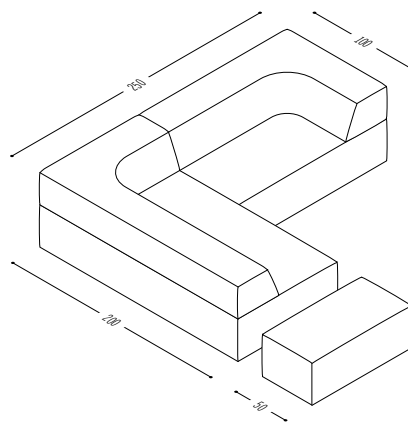

Trio's basic building block is one metre long and one metre deep, and all the other elements conform to this. Quite a simple, incredibly soft and comfortable building block system. Trio also has an intelligent internal construction which includes a proper slatted frame and a welting which allows removal and cleaning of the seating element.

Spezifikationen

Specifications

Rückenhalterung
Back bracket

Anbauwand
Wall unit

Schlafsofas
Sofa beds

Musterkonfigurationen
sample configurations

Planungsdaten
Planning data