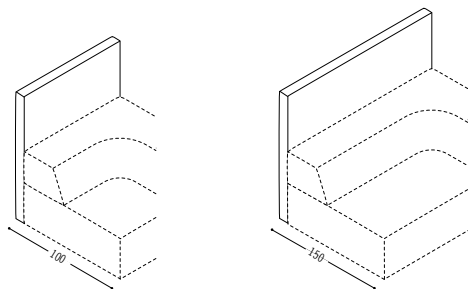

Trio's basic building block is one metre long and one metre deep, and all the other elements conform to this. Quite a simple, incredibly soft and comfortable building block system. Trio also has an intelligent internal construction which includes a proper slatted frame and a welting which allows removal and cleaning of the seating element.

Spezifikationen

Specifications

Rückenhalterung
Back bracket

Anbauwand
Wall unit

Schlafsofas
Sofa beds

Musterkonfigurationen
sample configurations

Planungsdaten
Planning data