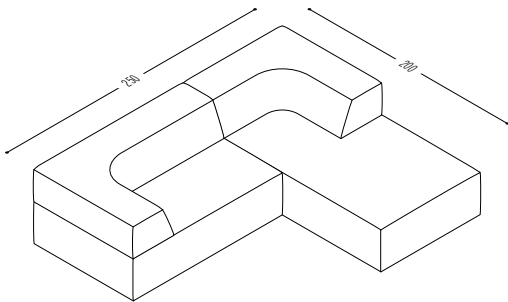

Trio's basic building block is one metre long and one metre deep, and all the other elements conform to this. Quite a simple, incredibly soft and comfortable building block system. Trio also has an intelligent internal construction which includes a proper slatted frame and a welting which allows removal and cleaning of the seating element.

Spezifikationen

Specifications

Rückenhalterung
Back bracket

Anbauwand
Wall unit

Schlafsofas
Sofa beds

Musterkonfigurationen
sample configurations

Planungsdaten
Planning data