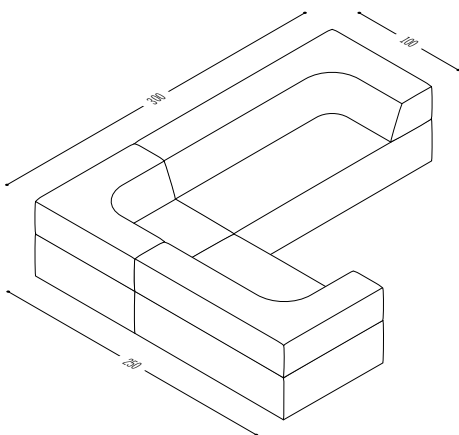

Trio's basic building block is one metre long and one metre deep, and all the other elements conform to this. Quite a simple, incredibly soft and comfortable building block system. Trio also has an intelligent internal construction which includes a proper slatted frame and a welting which allows removal and cleaning of the seating element.

Spezifikationen

Specifications

Rückenhalterung
Back bracket

Anbauwand
Wall unit

Schlafsofas
Sofa beds

Musterkonfigurationen
sample configurations

Planungsdaten
Planning data