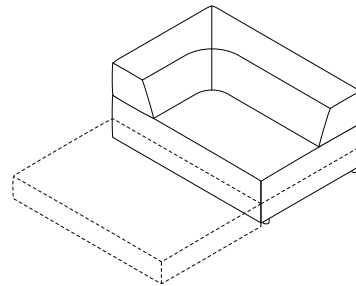

Trio's basic building block is one metre long and one metre deep, and all the other elements conform to this. Quite a simple, incredibly soft and comfortable building block system. Trio also has an intelligent internal construction which includes a proper slatted frame and a welting which allows removal and cleaning of the seating element.

Spezifikationen

Specifications

Rückenhalterung
Back bracket

Anbauwand
Wall unit

Schlafsofas
Sofa beds

Musterkonfigurationen
sample configurations

Planungsdaten
Planning data