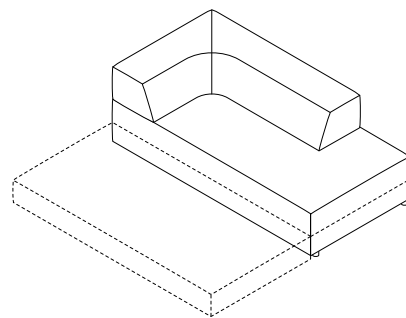

Trio's basic building block is one metre long and one metre deep, and all the other elements conform to this. Quite a simple, incredibly soft and comfortable building block system. Trio also has an intelligent internal construction which includes a proper slatted frame and a welting which allows removal and cleaning of the seating element.

Spezifikationen

Specifications

Rückenhalterung
Back bracket

Anbauwand
Wall unit

Schlafsofas
Sofa beds

Musterkonfigurationen
sample configurations

Planungsdaten
Planning data